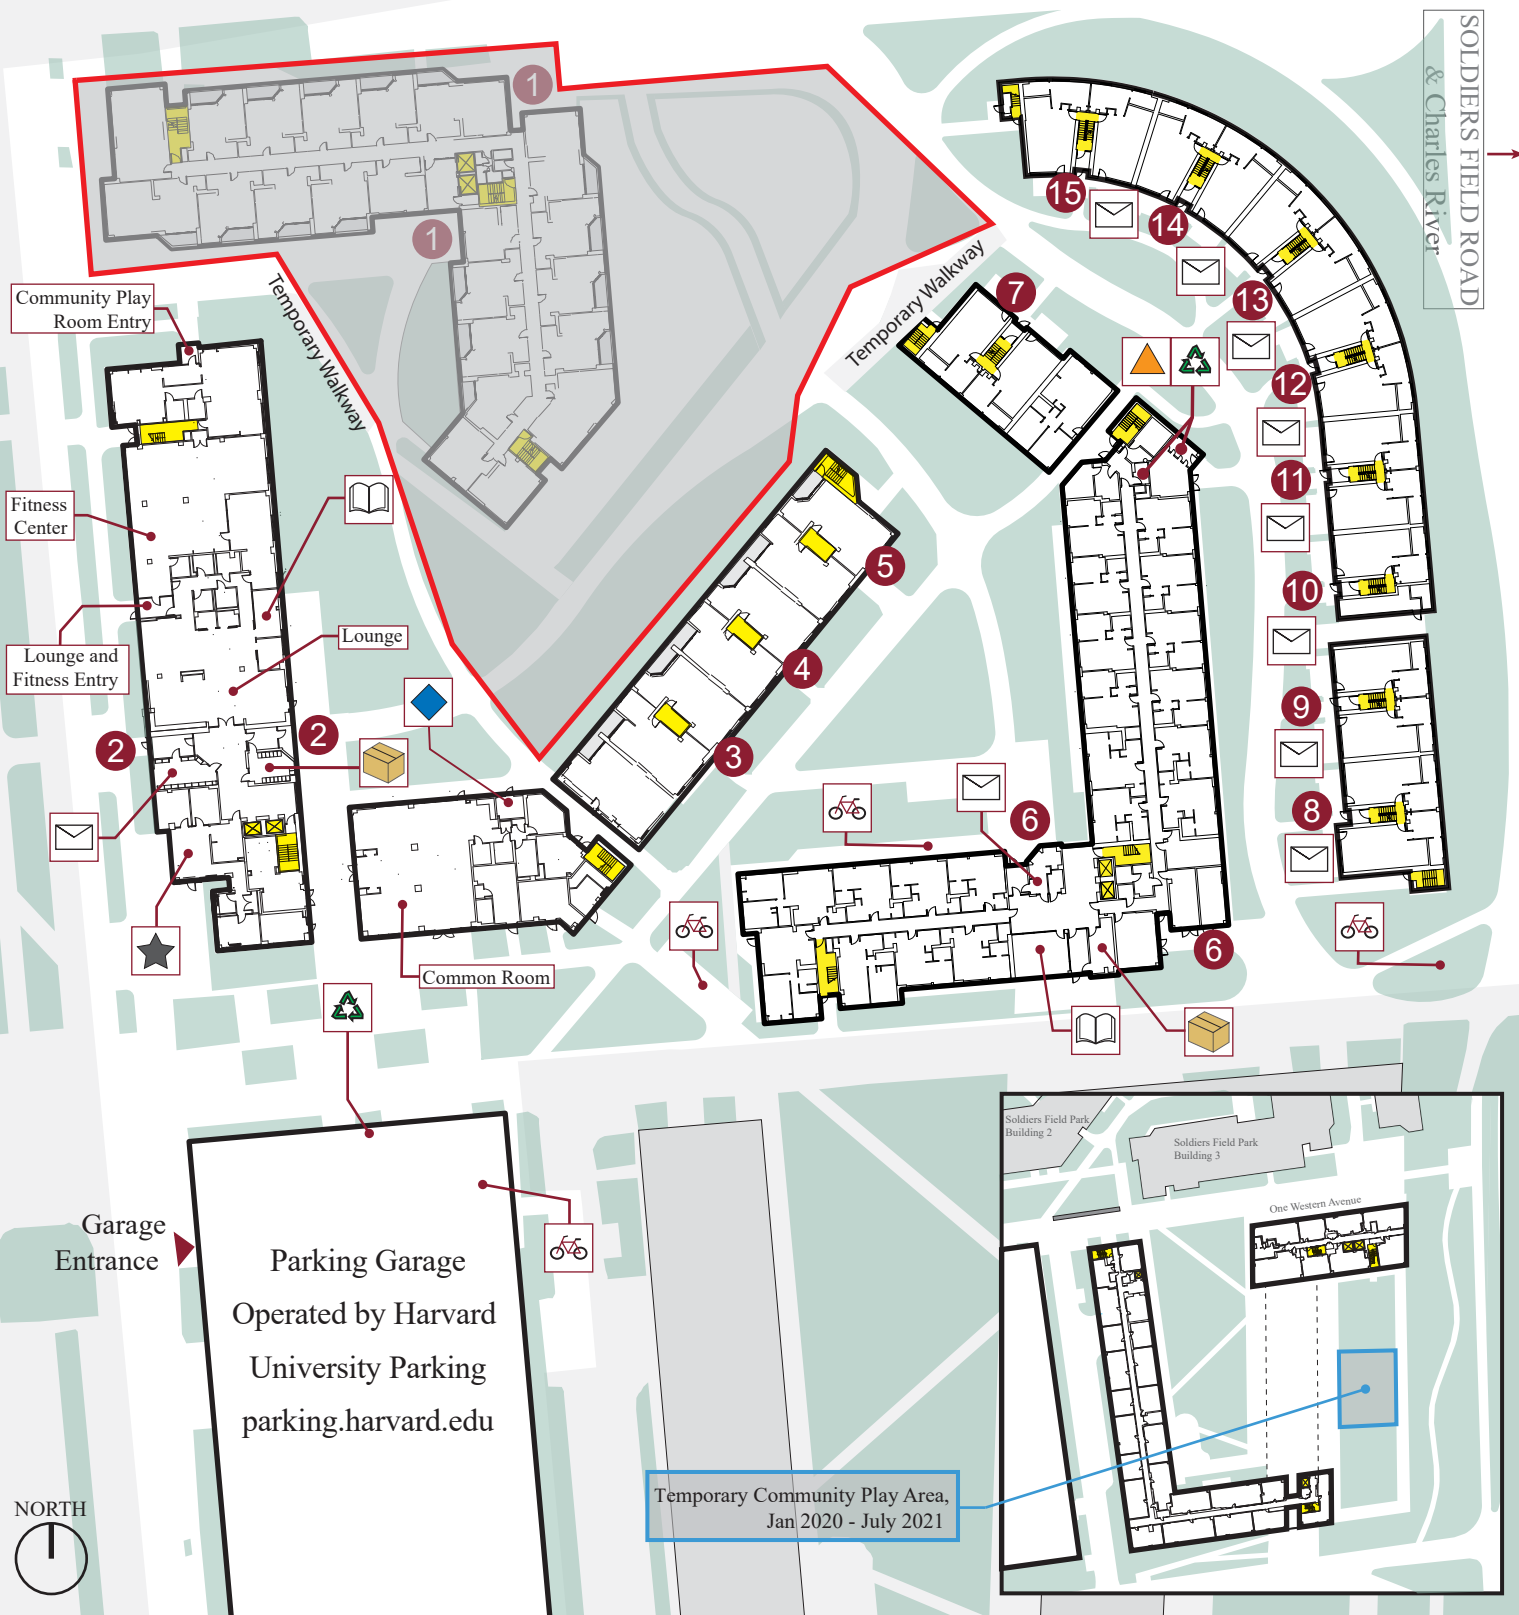

# Soldiers Field Park

Harvard Housing

August 2020 - July 2021

**LEGEND** This site is an approximate diagram. Not responsible for omissions or errors.

Entry	Package Room on floor 1	Recycling	Trash	Study Room	Bicycle Storage outside, on floor 1, & in Parking Garage basement
Mail Room on floor 1	Stairway	Elevator	Laundry on floor 1	Management Office	