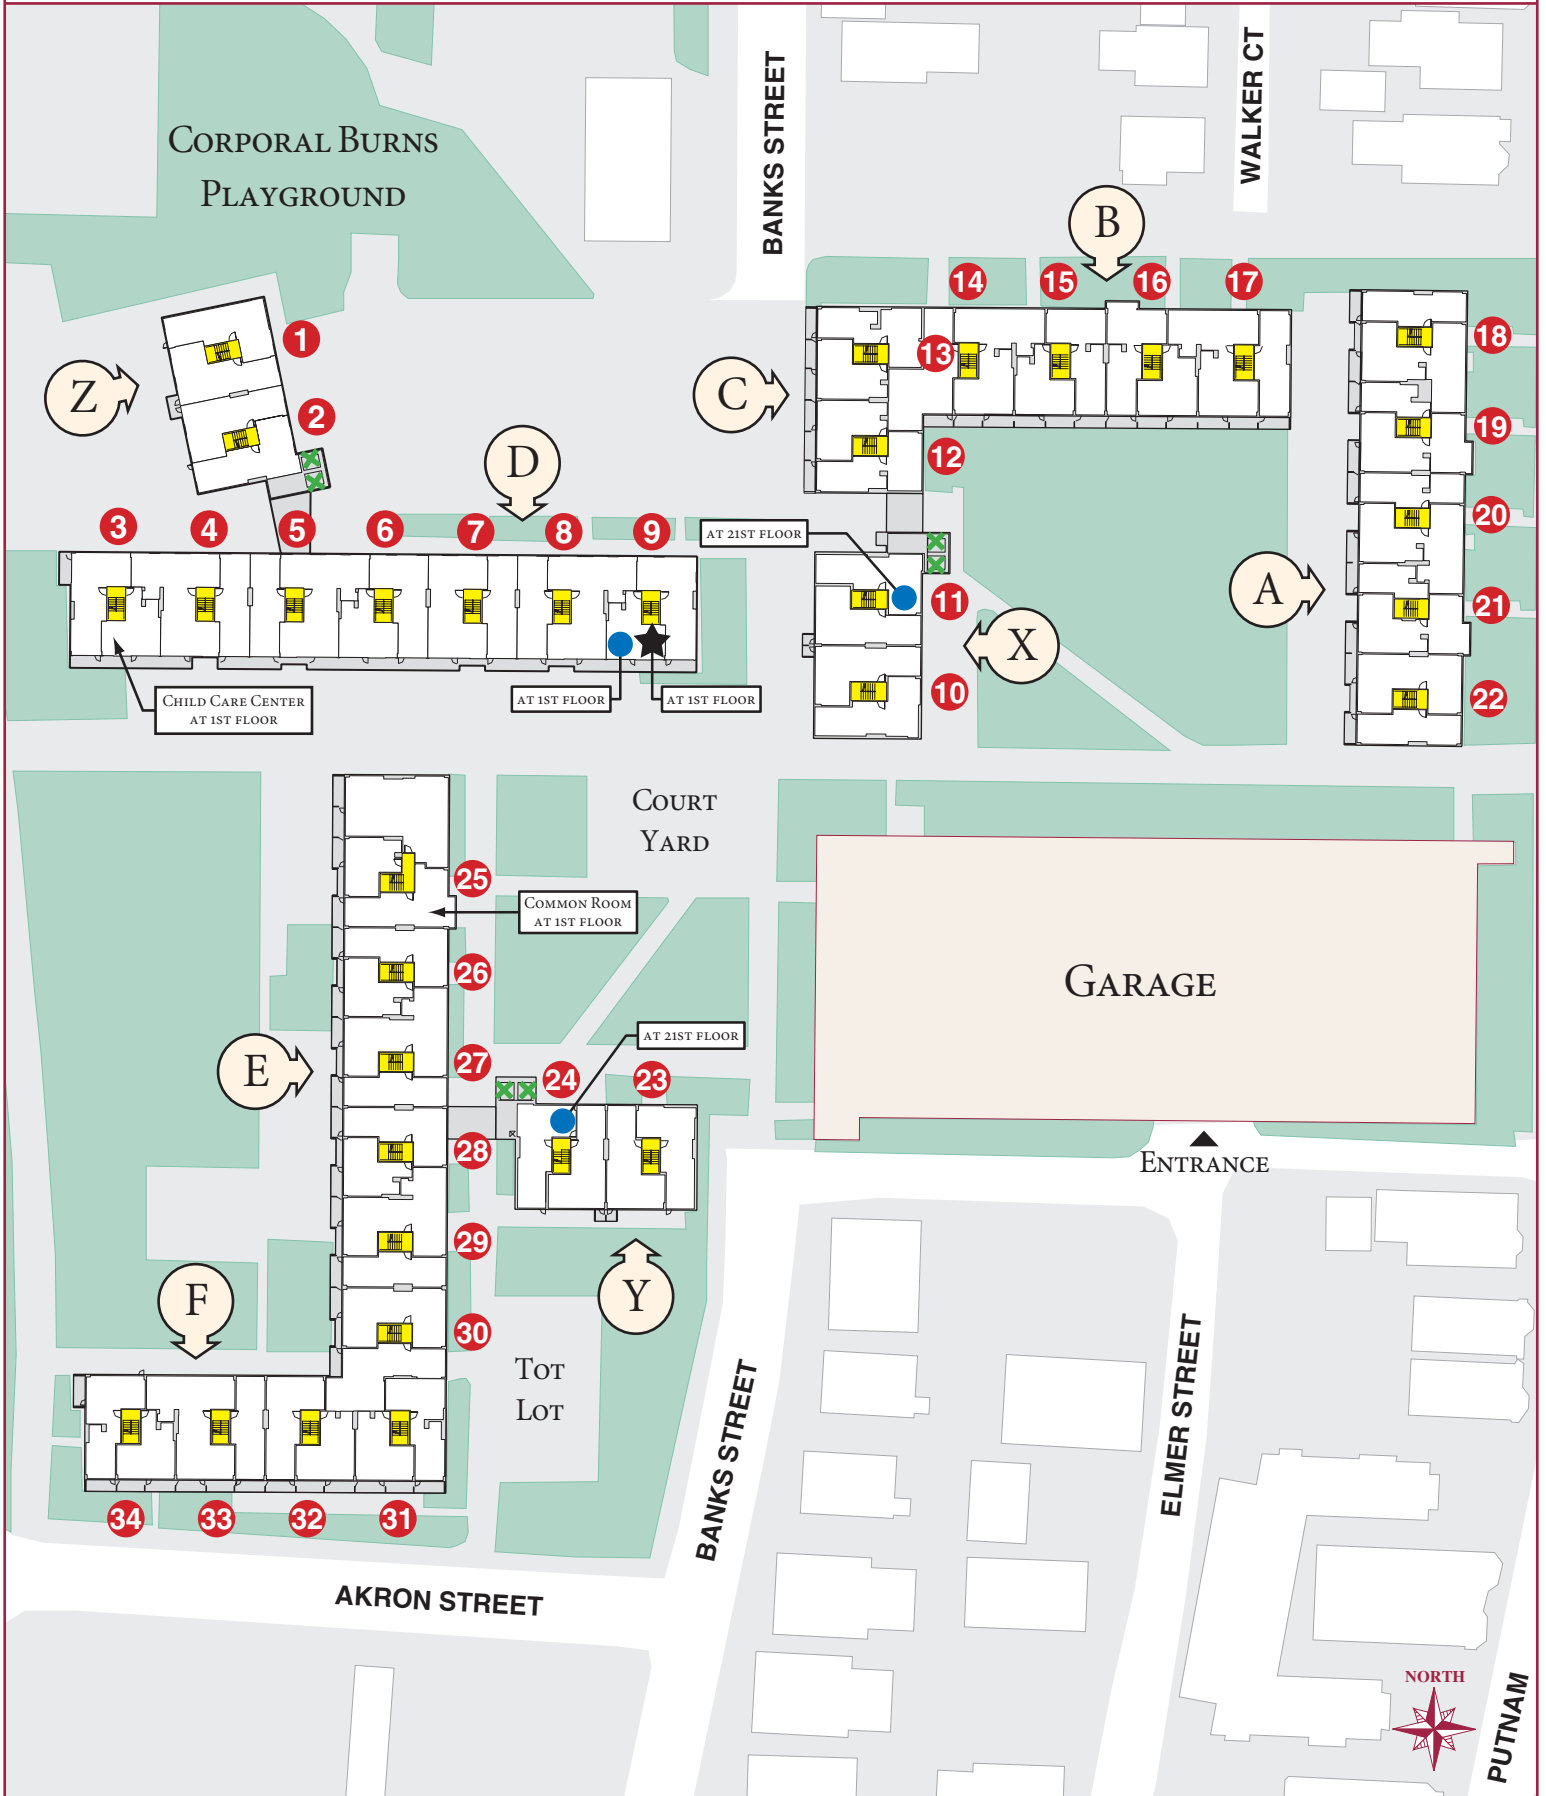

Peabody Terrace

LEGEND

- 1 ENTRY
- LAUNDRY
- XX ELEVATOR
- ★ SUPERINTENDENT
- ▢ STAIRWAY